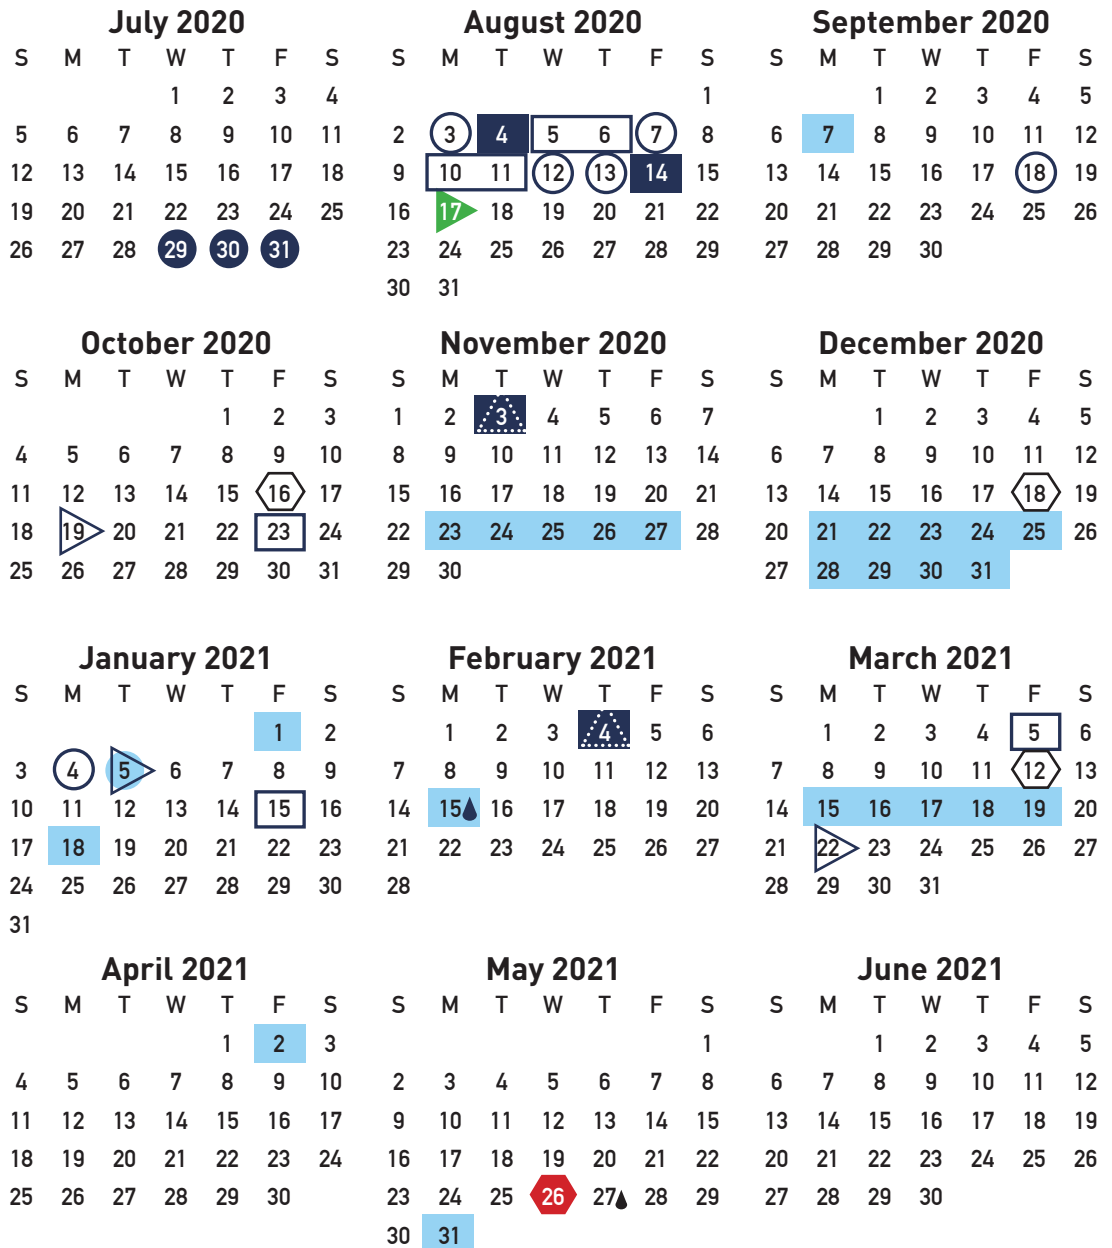

Calendar Key

-  First Day of School, 1st Qtr
-  First Day of 2nd Semester
-  Last Day of School
-  Start of Quarters
-  End of Quarters
-  Student & Staff Holiday
-  Student Holiday, District PD
-  Student Holiday, Campus PD
-  Half-Day/Early Release
-  Parent/Teacher Conferences
-  New Teacher PD
-  Teacher Workday/Student Holiday
-  Inclement Weather Day

Important Dates

First Day for All Staff	Aug 3
First Day of School	Aug 17
Labor Day	Sep 7
Columbus Day	Oct 12
Veteran's Day	Nov 11
Thanksgiving Break	Nov 23-27
Winter Break	Dec 21-Jan 1
Presidents' Day	Feb 15
Spring Break	Mar 15-19
Good Friday	Apr 2
Last Day of School	May 26
Memorial Day	May 31

Total Instructional Days: 172

1st Quarter: AUG 17-OCT 16

2nd Quarter: OCT 19-DEC 18

3rd Quarter: JAN 5-MAR 12

4th Quarter: MAR 22-MAY 26

Visit our website

www.harmonytx.org